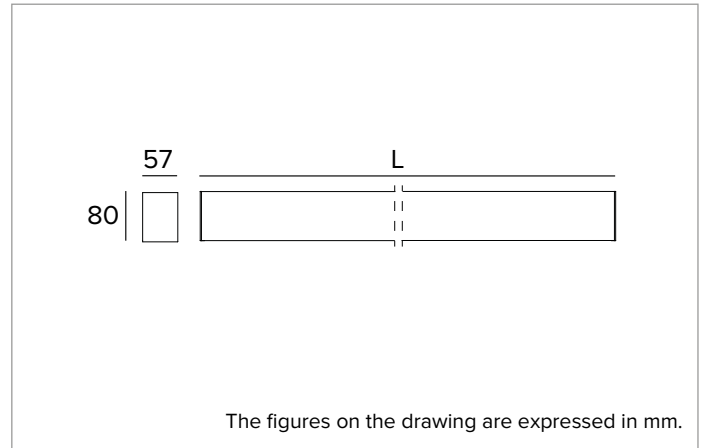

T021BX940ELPW | LOGICO EASY Stand Alone 57 - UGR19

Linear stand alone LED fixture for ceiling mounted or suspension installation

	4000K	H(m)	D1(m)	D2(m)	E _{max} (lx)		
Ra90		83°	89°				
Fixture Power	78W	1	1.78	1.97	1358		
Source Flux	6654lm	2	3.56	3.94	340		
Fixture Flux	6654lm	3	5.33	5.91	151		
Efficacy	85lm/W	4	7.11	7.88	85		
G0300	I _{max} =226cd/klm	I _{max}	1502cd	5	8.89	9.85	54

Colour and finish: White

Dimensions: L=2340mm

Weight: 5.87Kg

Version: LINEAR

Degree of protection: IP40

Mechanical Resistance: IK02

ELECTRICAL CHARACTERISTICS

Integrated electronic ON-OFF driver. Luminaire compliant with EN 60598-2-22 for power supply from a centralised emergency system CPSS (Central Power Supply System), not incorporated in the luminaire - high risk areas excluded. The default power and flux are 100% in AC and 100% in DC.